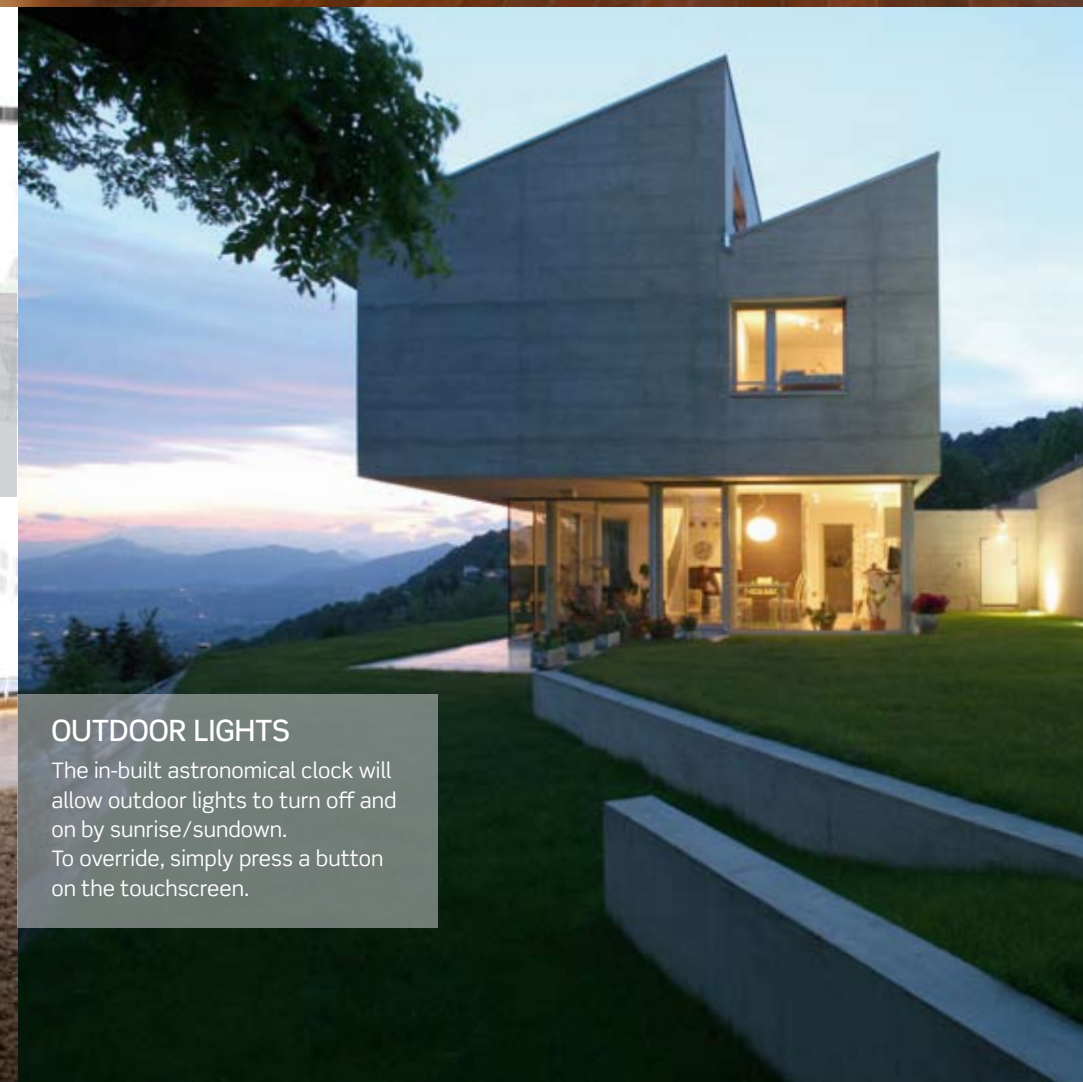

AUTOMATE THE BLINDS
Blinds can open and close automatically at given times, at the touch of a button or at sunrise/sundown.

OUTDOOR LIGHTS
The in-built astronomical clock will allow outdoor lights to turn off and on by sunrise/sundown. To override, simply press a button on the touchscreen.